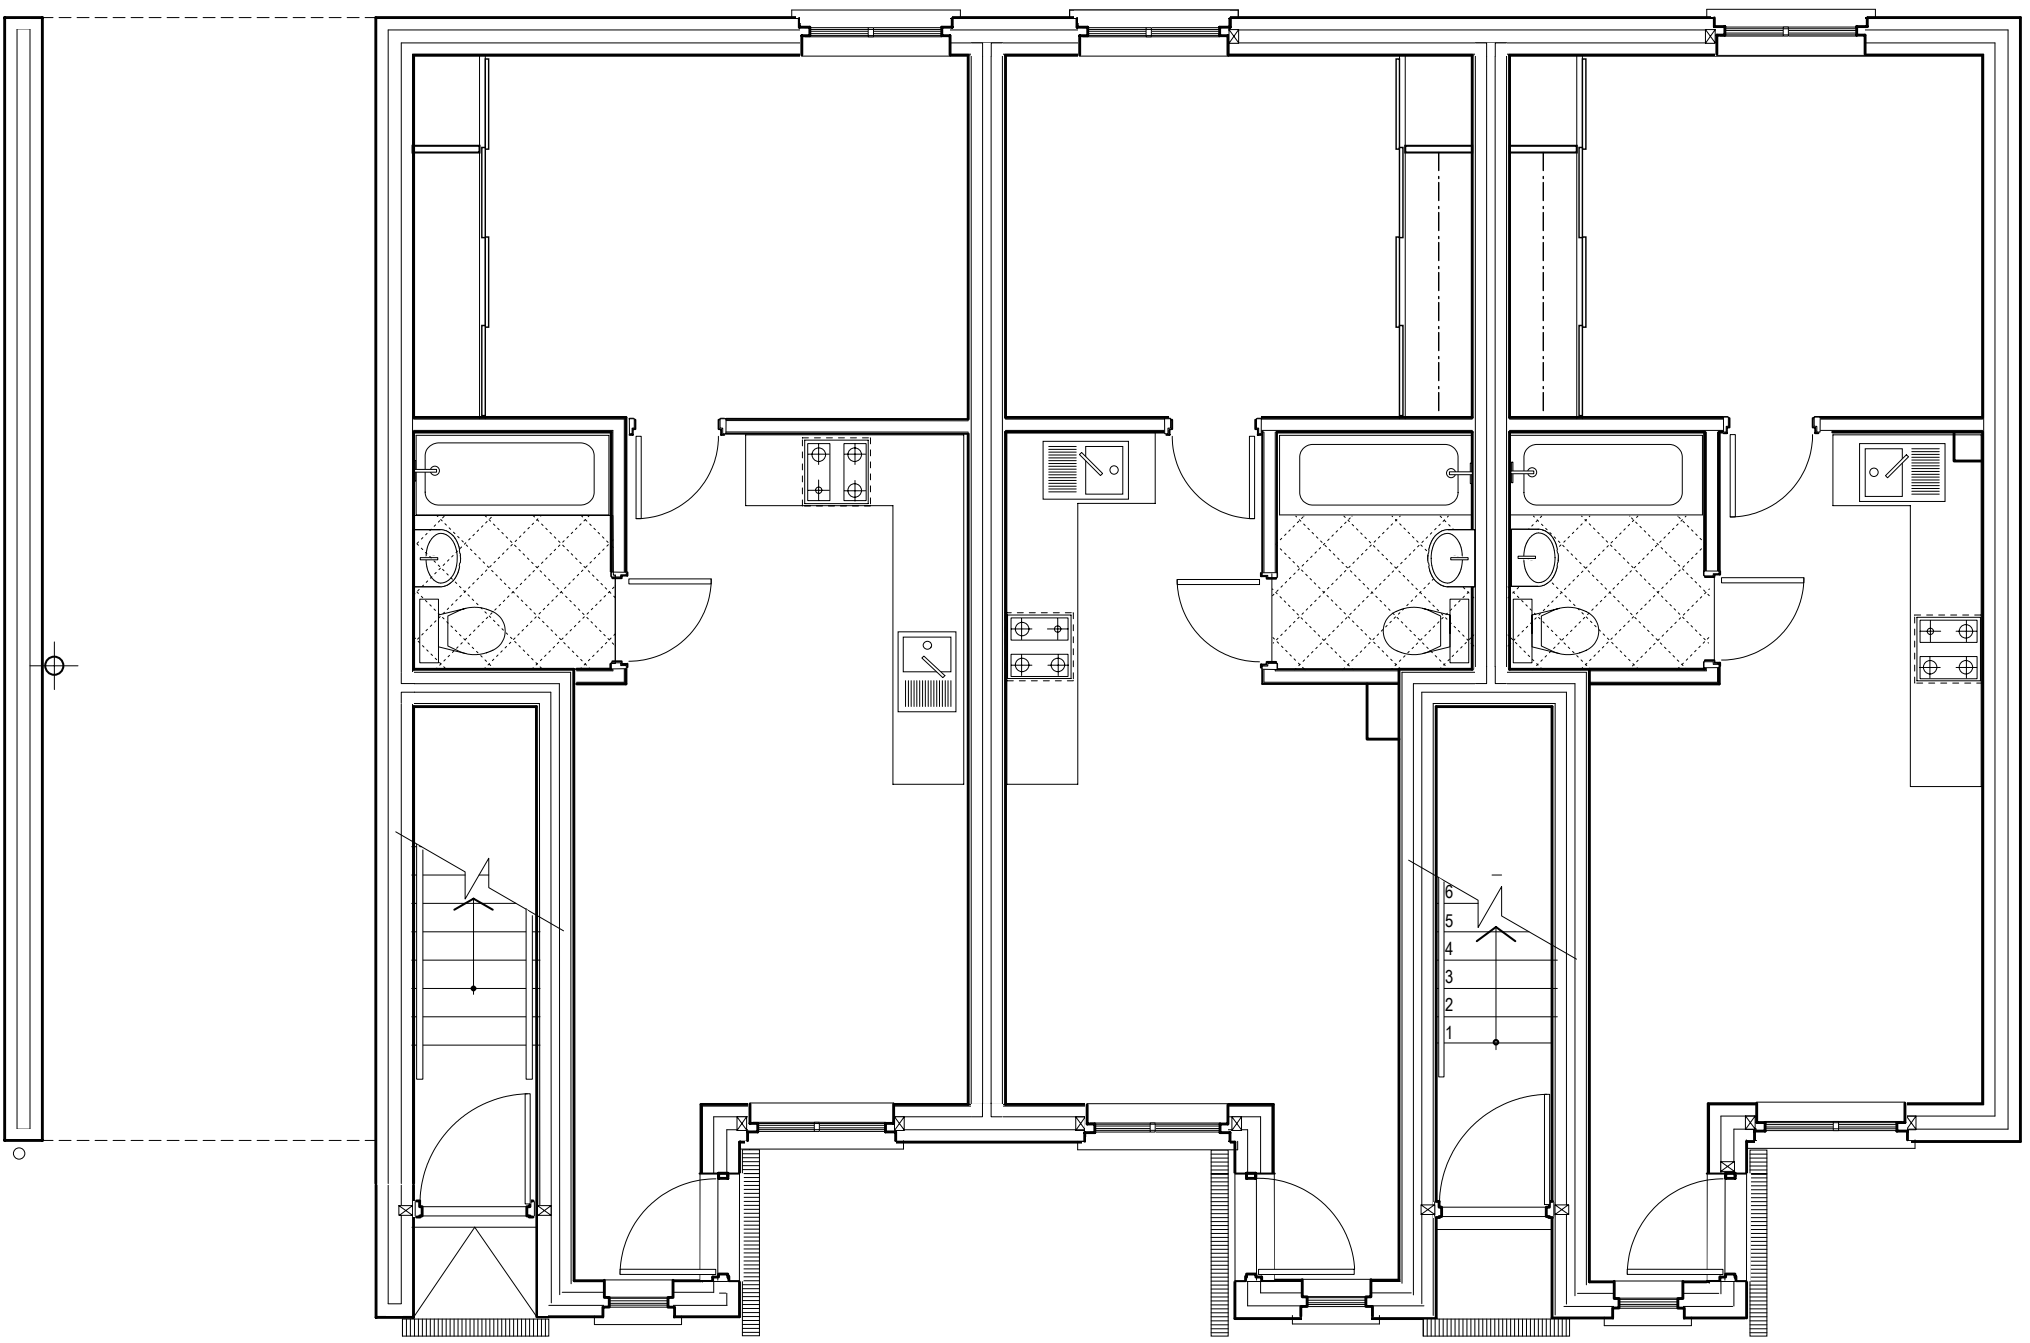

32 Brinkley Road, Worcester Park, Surrey KT4 8JF
 Ground Floor Plan Scale 1 : 200 September 2006

32 Brinkley Road, Worcester Park, Surrey KT4 8JF
Ground Floor Plan Scale 1: 50 September 2006

32 Brinkley Road, Worcester Park, Surrey KT4 8JF
 First Floor Plan Scale 1: 50 September 2006

32 Brinkley Road, Worcester Park, Surrey KT4 8JF
Second Floor Plan Scale 1: 50 September 2006