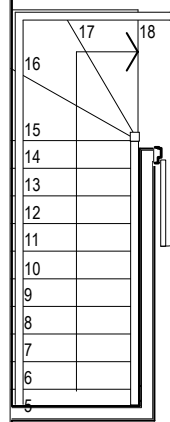

32 Brinkley Road, Worcester Park, Surrey KT4 8JF
 Ground Floor Plan Scale 1 : 200 September 2006

32 Brinkley Road, Worcester Park, Surrey KT4 8JF
Ground Floor Plan Scale 1: 50 September 2006

32 Brinkley Road, Worcester Park, Surrey KT4 8JF
 First Floor Plan Scale 1: 50 September 2006

32 Brinkley Road, Worcester Park, Surrey KT4 8JF
Second Floor Plan Scale 1: 50 September 2006