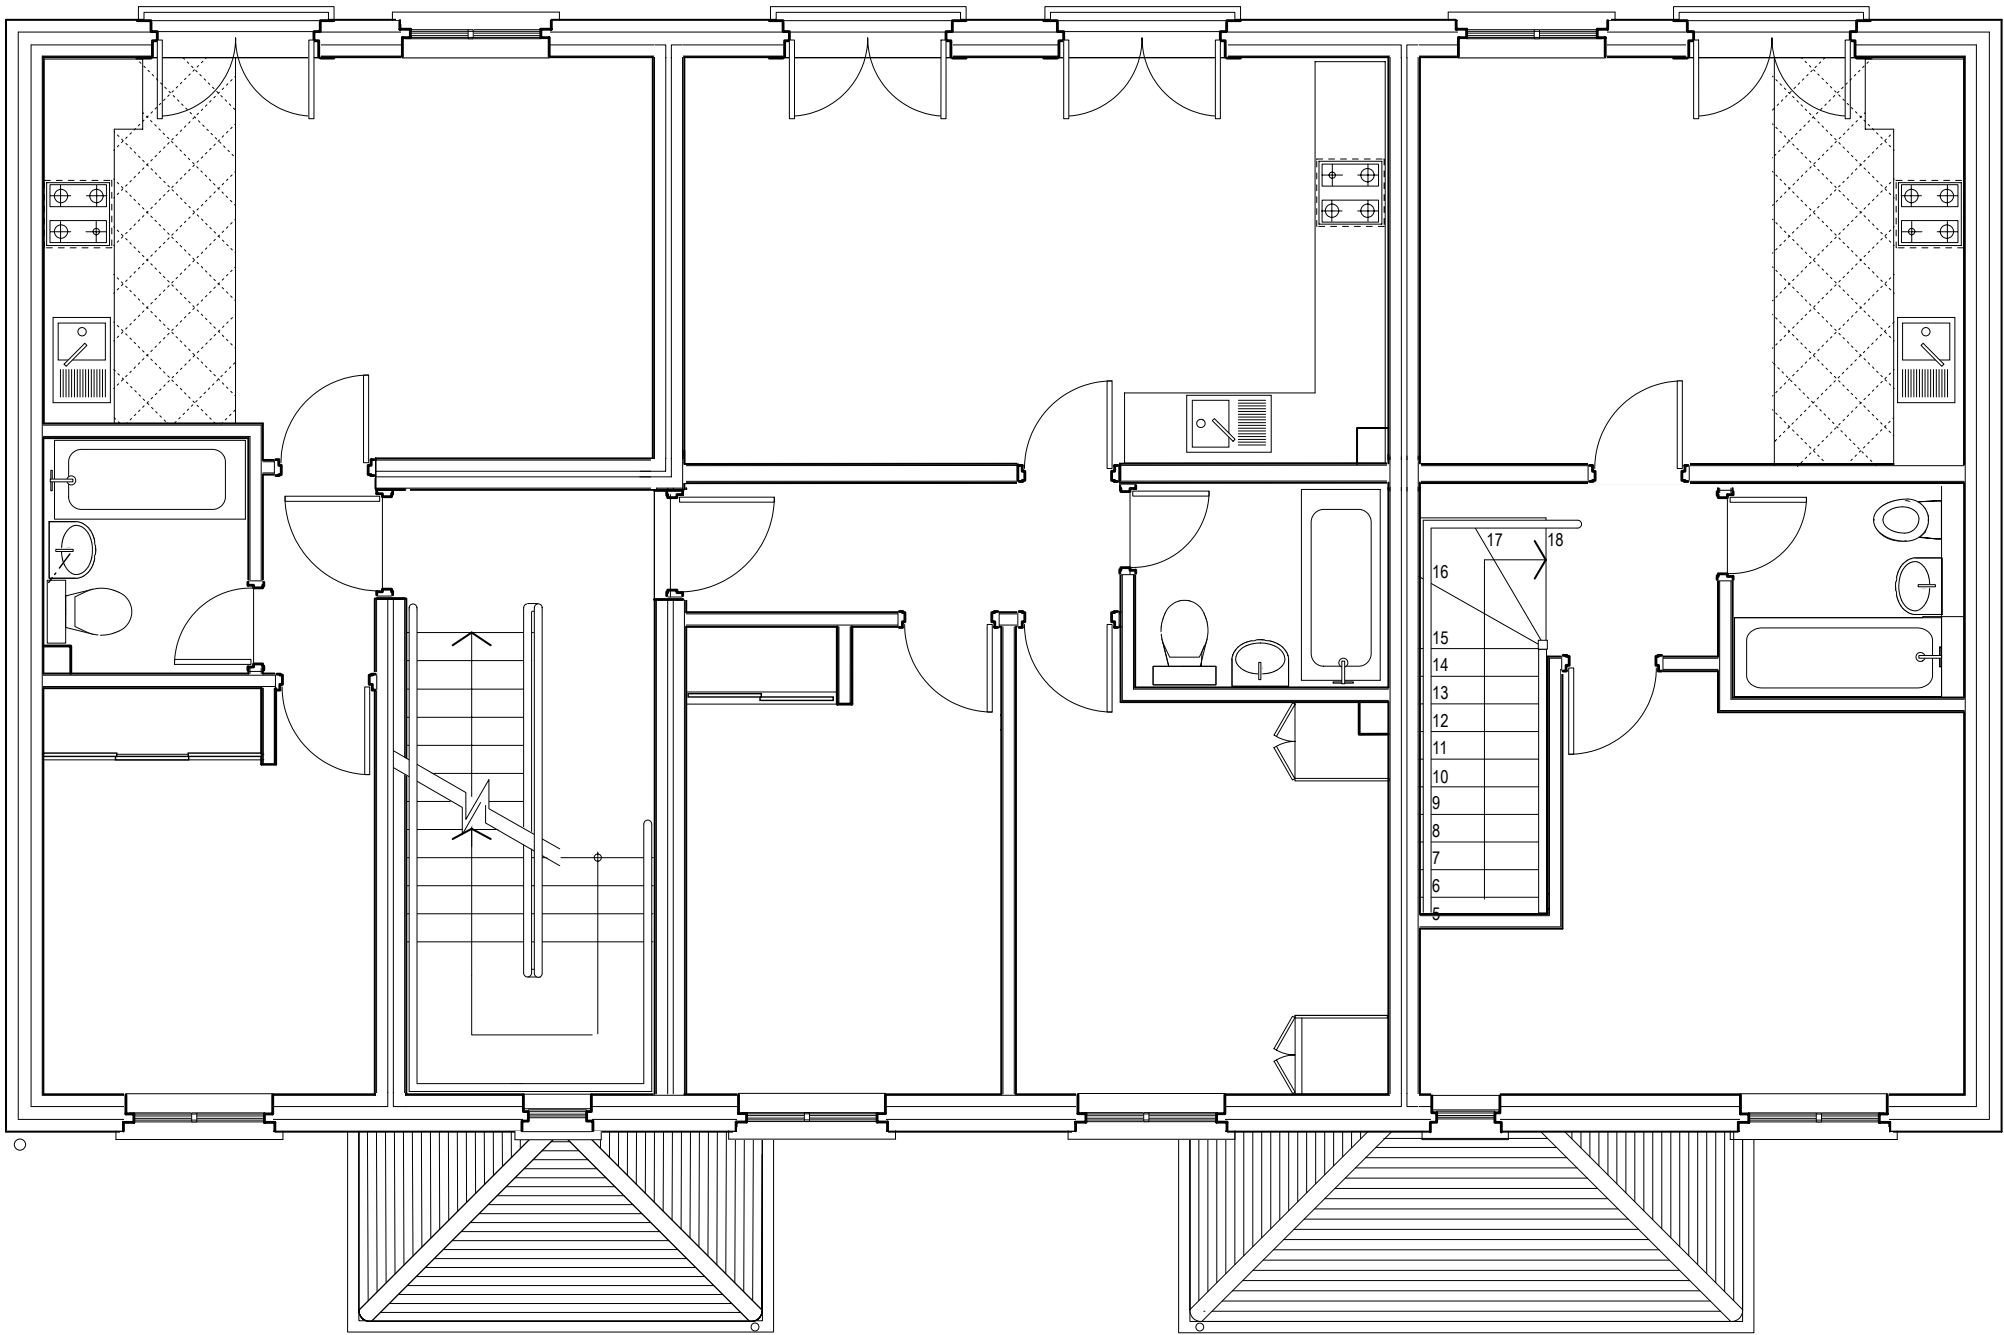

32 Brinkley Road, Worcester Park, Surrey KT4 8JF
 Ground Floor Plan Scale 1 : 200 September 2006

32 Brinkley Road, Worcester Park, Surrey KT4 8JF
Ground Floor Plan Scale 1: 50 September 2006

32 Brinkley Road, Worcester Park, Surrey KT4 8JF
 First Floor Plan Scale 1: 50 September 2006

32 Brinkley Road, Worcester Park, Surrey KT4 8JF
Second Floor Plan Scale 1: 50 September 2006