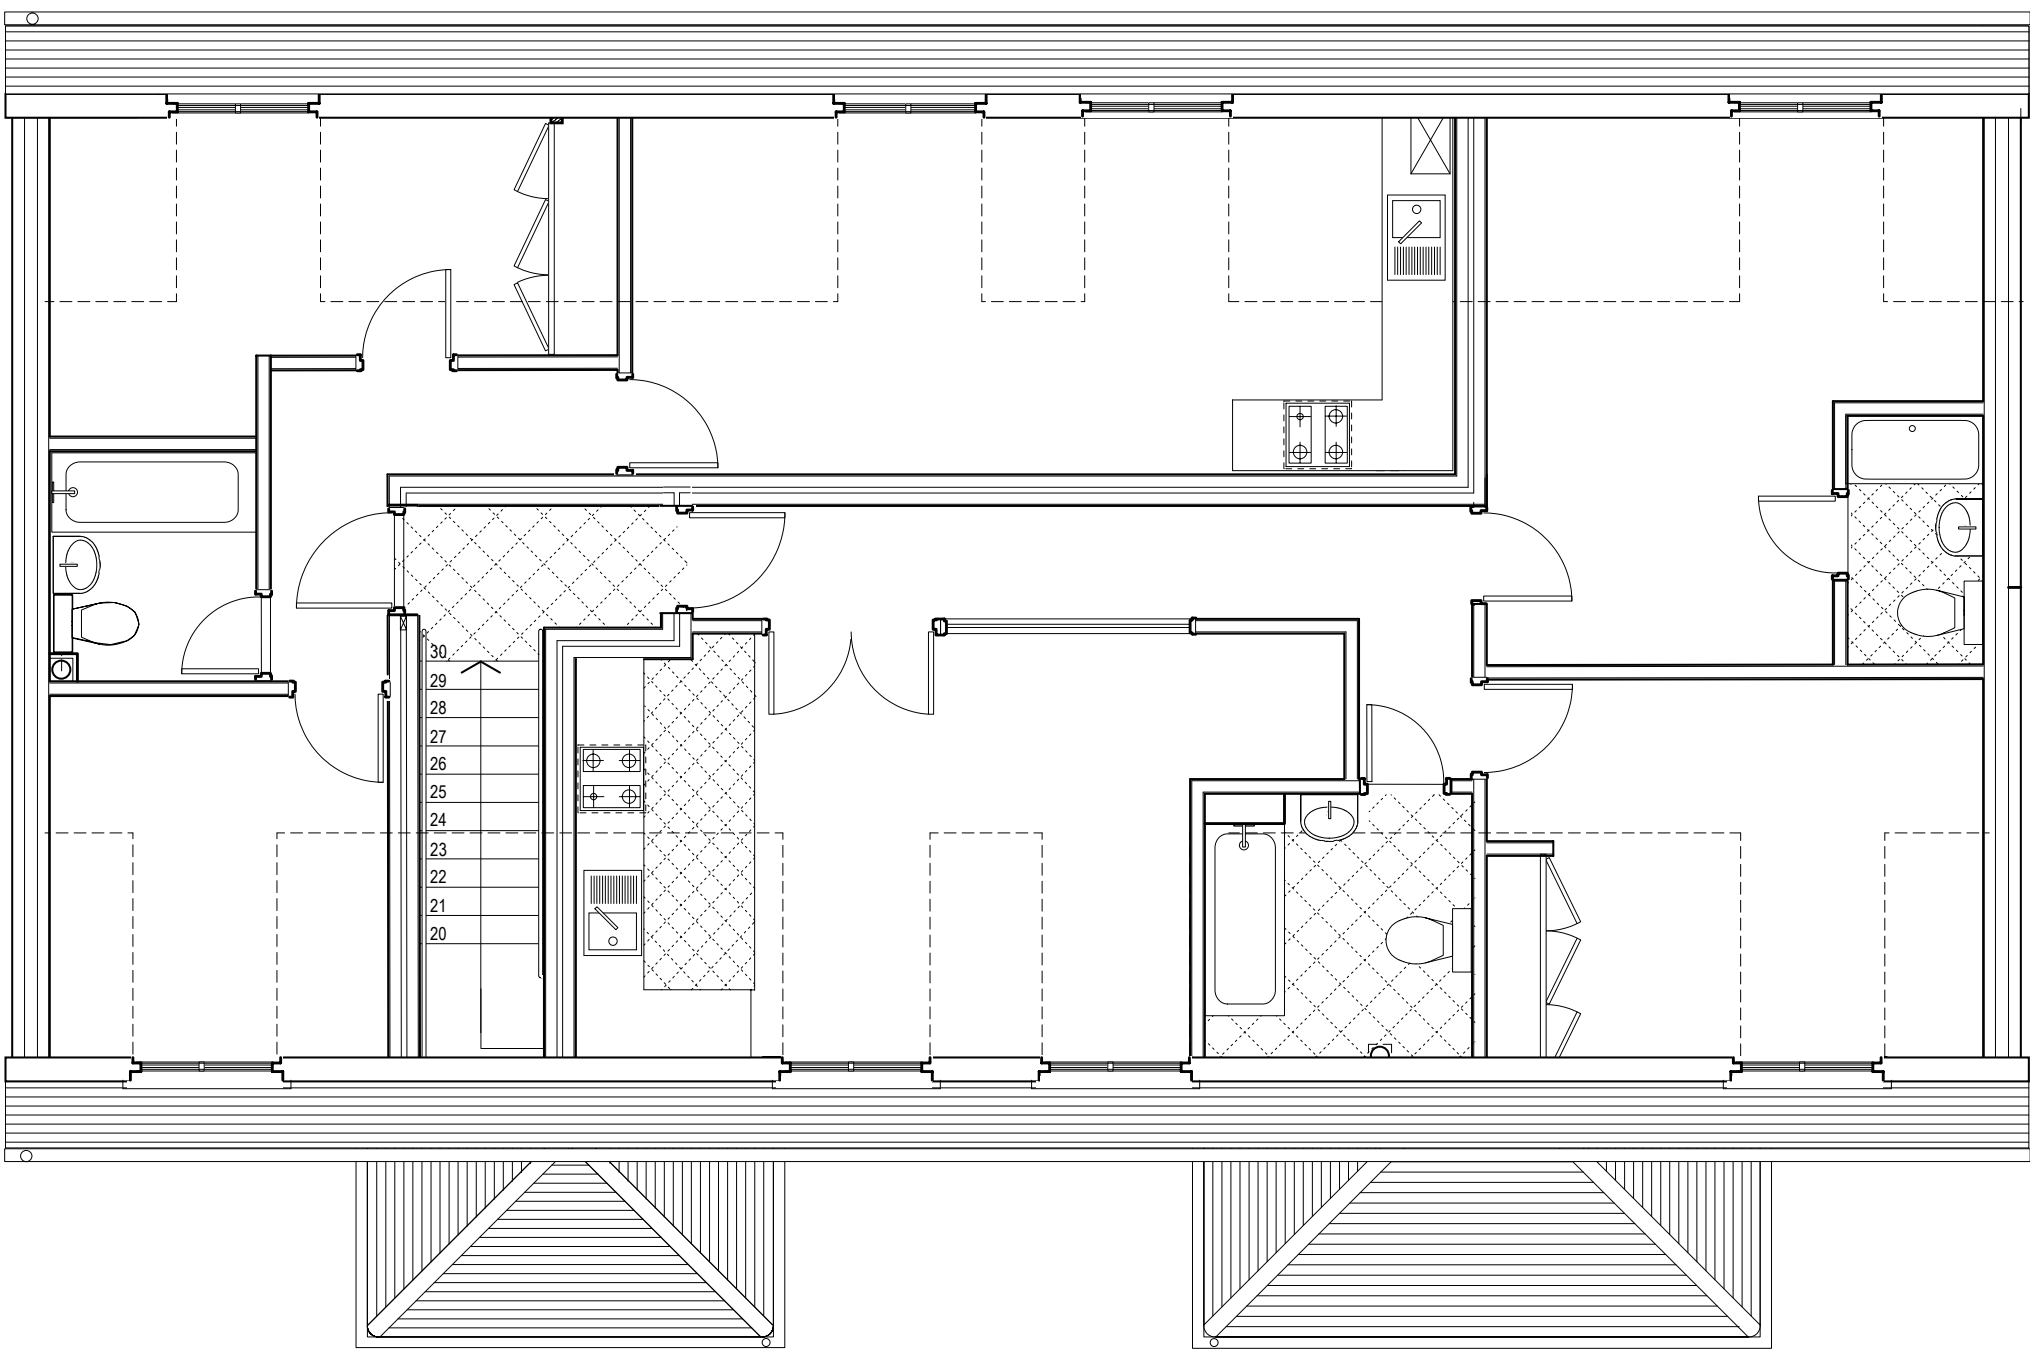

32 Brinkley Road, Worcester Park, Surrey KT4 8JF
 Ground Floor Plan Scale 1 : 200 September 2006

32 Brinkley Road, Worcester Park, Surrey KT4 8JF
Ground Floor Plan Scale 1: 50 September 2006

32 Brinkley Road, Worcester Park, Surrey KT4 8JF
 First Floor Plan Scale 1: 50 September 2006

32 Brinkley Road, Worcester Park, Surrey KT4 8JF
Second Floor Plan Scale 1: 50 September 2006